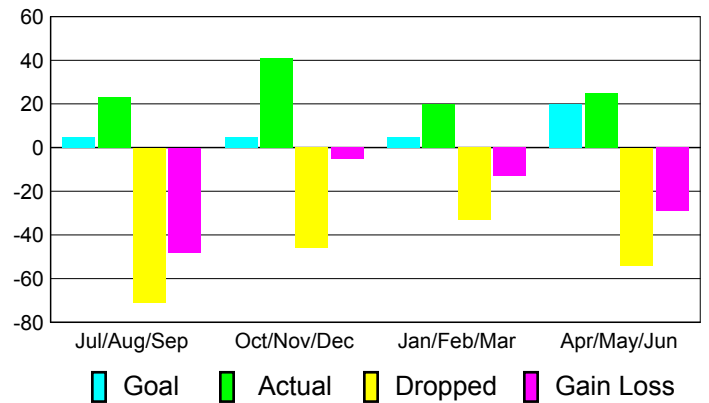

### YTD Status Quo Clubs 2010-2011

Status Quo Clubs Compared to Status Quo Members

## MEMBERSHIP

**Membership Results  
2010-2011**

**Membership  
2009-2010**

Month	Net Memb Goal	Actual New Memb	Actual Dropped Memb	Gain/Loss of Memb	Gain/Loss of Memb
Jul/Aug/Sep	5	23	-71	-48	-20
Oct/Nov/Dec	5	41	-46	-5	-3
Jan/Feb/Mar	5	20	-33	-13	28
Apr/May/Jun	20	25	-54	-29	22
<b>Totals</b>	<b>35</b>	<b>109</b>	<b>-204</b>	<b>-95</b>	<b>27</b>

### Membership Results 2010-2011

Goal, New, Dropped, Gain/Loss

### Comparison of Membership Gain/Loss

Current Year Compared to the Previous Year