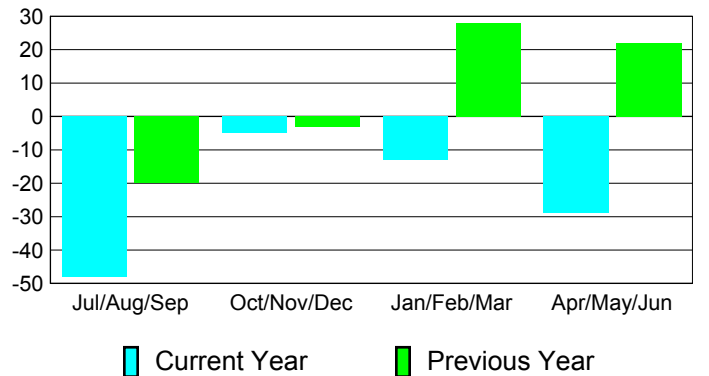

Gender Comparison 2010-2011

Jul/Aug/Sep

Oct/Nov/Dec

Jan/Feb/Mar

Apr/May/Jun

Male

Female